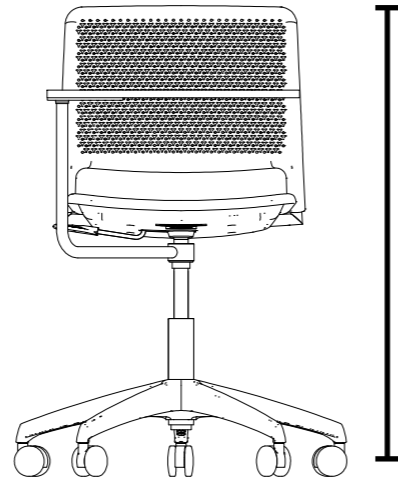

470mm
Seat Height

550mm
Overall Depth

470mm
Seat Depth

550mm
Seat Width

Stool

Weight / with seat pad
7.2kg / 7.8kg

1120mm
Overall Height

530mm
Overall Width

760mm
Seat Height

550mm
Overall Depth

440mm
Seat Depth

450mm
Seat Width

Task Chair

Weight / with seat pad
8.2kg / 8.9kg

800-920mm
Overall Height

650mm
Overall Width

420-540mm
Seat Height

650mm
Overall Depth

450mm
Seat Width

440mm
Seat Depth

Task Chair
With Tablet Arm

Weight / with seat pad
10.3kg / 11kg

800-920mm
Overall Height

650-1180mm
Overall Width

420-540mm
Seat Height

650-1180mm
Overall Depth

450mm Seat Width
500mm Tablet Width

440mm Seat Depth
320mm Tablet Depth

Task Stool

Weight / with seat pad
11.3kg / 12kg

950-1200mm
Overall Height

650mm
Overall Width