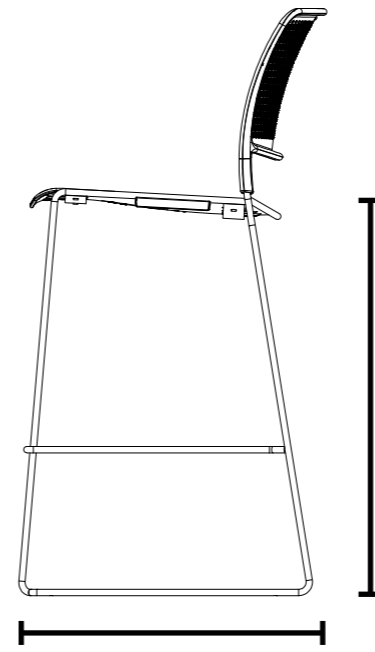

796mm
Overall Height

553mm
Overall Depth

440mm
Seat Height

450mm
Seat Width

440mm
Seat Depth

HD Chair
With Tablet Arm

Weight / with seat pad
8.8kg / 9.1kg

679mm
Tablet Height

544mm
Overall Width

796mm
Overall Height

715mm
Overall Depth

440mm
Seat Height

450mm Seat Width
305mm Tablet Width

440mm Seat Depth
525mm Tablet Depth

HD Stool
610

Weight / with seat pad
8.2kg / 8.5kg

962mm
Overall Height

506mm
Overall Width

610mm
Seat Height

584mm
Overall Depth

450mm
Seat Width

440mm
Seat Depth

HD Stool
760

Weight / with seat pad
8.8kg / 9.1kg

1112mm
Overall Height

507mm
Overall Width

760mm
Seat Height

584mm
Overall Depth

450mm
Seat Width

440mm
Seat Depth

Additional Information

KI (UK) Ltd Rights & Warranties