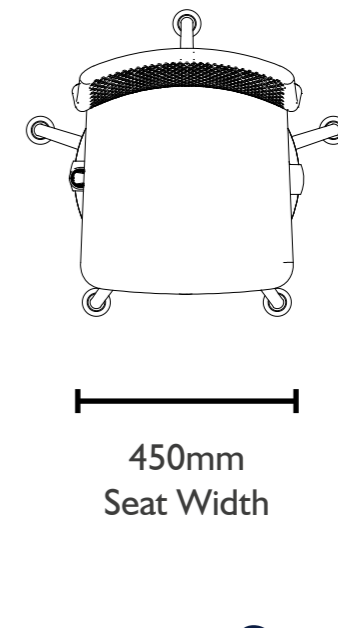

460mm
Seat Height

450mm
Seat Width

440mm
Seat Depth

Specification

Sled Base

Weight / with seat pad
5.7kg / 6.4kg

860mm
Overall Height

620mm
Overall Width

420-540mm
Seat Height

650-1180mm
Overall Depth

450mm Seat Width
500mm Tablet Width

440mm Seat Depth
320mm Tablet Depth

Task Stool

Weight / with seat pad
11.3kg / 12kg

950-1200mm
Overall Height

650mm
Overall Width

560-820mm
Seat Height

650mm
Overall Depth

450mm
Seat Width

440mm
Seat Depth

HD Chair

Weight / with seat pad
6.7kg / 7kg

489mm
Overall Width

796mm
Overall Height

553mm
Overall Depth

440mm
Seat Height

450mm
Seat Width

440mm
Seat Depth

HD Chair
With Arms

Weight / with seat pad
7.2kg / 7.5kg

679mm
Arm Height

552mm
Overall Width