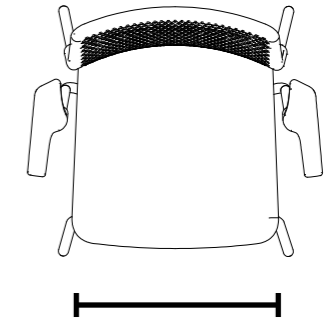

490mm
Overall Width

850mm
Overall Height

540mm
Overall Depth

460mm
Seat Height

450mm
Seat Width

440mm
Seat Depth

4 Leg
With Arms

Weight / with seat pad
5.8kg / 6.5kg

670mm
Arm Height

650mm
Overall Width

850mm
Overall Height

540mm
Overall Depth

460mm
Seat Height

450mm
Seat Width

440mm
Seat Depth

4 Leg
With Tablet Arm