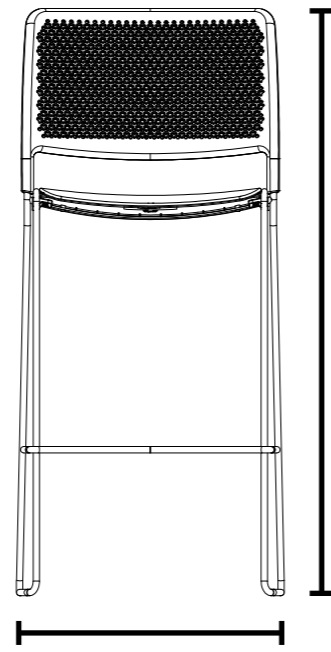

796mm
Overall Height

553mm
Overall Depth

440mm
Seat Height

450mm
Seat Width

440mm
Seat Depth

HD Chair
With Tablet Arm

Weight / with seat pad
8.8kg / 9.1kg

679mm
Tablet Height

544mm
Overall Width

796mm
Overall Height

715mm
Overall Depth

440mm
Seat Height

450mm Seat Width
305mm Tablet Width

440mm Seat Depth
525mm Tablet Depth

HD Stool
610

Weight / with seat pad
8.2kg / 8.5kg

962mm
Overall Height

506mm
Overall Width

610mm
Seat Height

584mm
Overall Depth

450mm
Seat Width

440mm
Seat Depth

HD Stool
760

Weight / with seat pad
8.8kg / 9.1kg

1112mm
Overall Height

507mm
Overall Width

760mm
Seat Height

584mm
Overall Depth

450mm
Seat Width

440mm
Seat Depth

Additional Information

KI (UK) Ltd Rights & Warranties