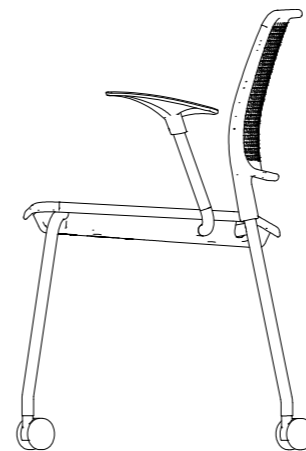

450mm
Seat Width

440mm
Seat Depth

4 Leg
On Castors
With Arms

Weight / with seat pad
6.1kg / 6.8kg

670mm
Arm Height

650mm
Overall Width

850mm
Overall Height

540mm
Overall Depth

460mm
Seat Height

450mm
Seat Width

440mm
Seat Depth

Specification

Sled Base

Weight / with seat pad
5.7kg / 6.4kg

860mm
Overall Height

620mm
Overall Width