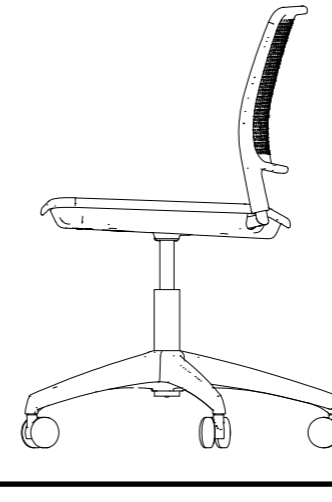

470mm
Seat Height

550mm
Overall Depth

470mm
Seat Depth

550mm
Seat Width

Stool

Weight / with seat pad
7.2kg / 7.8kg

1120mm
Overall Height

530mm
Overall Width

760mm
Seat Height

550mm
Overall Depth

440mm
Seat Depth

450mm
Seat Width

Task Chair

Weight / with seat pad
8.2kg / 8.9kg

800-920mm
Overall Height

650mm
Overall Width

420-540mm
Seat Height

650mm
Overall Depth

450mm
Seat Width

440mm
Seat Depth

Task Chair
With Tablet Arm

Weight / with seat pad
10.3kg / 11kg

800-920mm
Overall Height

650-1180mm
Overall Width

420-540mm
Seat Height

650-1180mm
Overall Depth

450mm Seat Width
500mm Tablet Width

440mm Seat Depth
320mm Tablet Depth

Task Stool

Weight / with seat pad
11.3kg / 12kg

950-1200mm
Overall Height

650mm
Overall Width