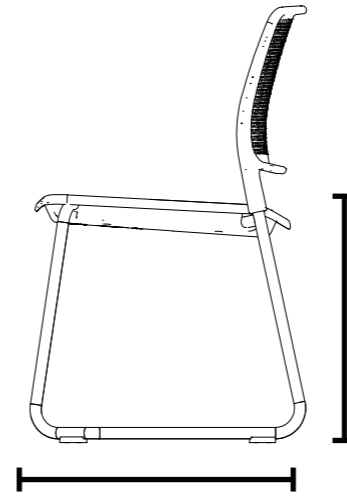

450mm
Seat Width

440mm
Seat Depth

4 Leg
On Castors
With Arms

Weight / with seat pad
6.1kg / 6.8kg

670mm
Arm Height

650mm
Overall Width

850mm
Overall Height

540mm
Overall Depth

460mm
Seat Height

450mm
Seat Width

440mm
Seat Depth

Specification

Sled Base

Weight / with seat pad
5.7kg / 6.4kg

860mm
Overall Height

620mm
Overall Width

470mm
Seat Height

550mm
Overall Depth

470mm
Seat Depth

550mm
Seat Width

Stool

Weight / with seat pad
7.2kg / 7.8kg

1120mm
Overall Height

530mm
Overall Width