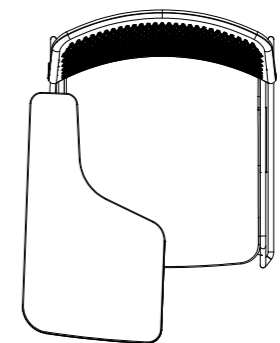

796mm
Overall Height

553mm
Overall Depth

440mm
Seat Height

450mm
Seat Width

440mm
Seat Depth

HD Chair
With Tablet Arm

Weight / with seat pad
8.8kg / 9.1kg

679mm
Tablet Height

544mm
Overall Width

796mm
Overall Height

715mm
Overall Depth

440mm
Seat Height

450mm Seat Width
305mm Tablet Width

440mm Seat Depth
525mm Tablet Depth

HD Stool
610

Weight / with seat pad
8.2kg / 8.5kg