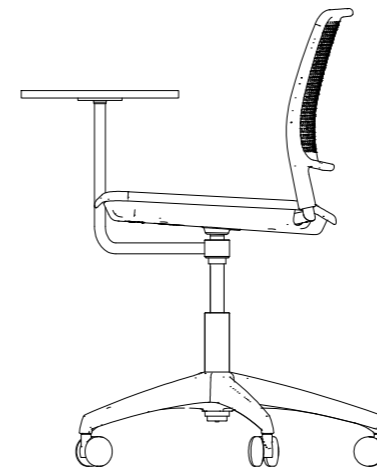

420-540mm
Seat Height

650mm
Overall Depth

450mm
Seat Width

440mm
Seat Depth

Task Chair
With Tablet Arm

Weight / with seat pad
10.3kg / 11kg

800-920mm
Overall Height

650-1180mm
Overall Width

420-540mm
Seat Height

650-1180mm
Overall Depth

450mm Seat Width
500mm Tablet Width

440mm Seat Depth
320mm Tablet Depth

Task Stool

Weight / with seat pad
11.3kg / 12kg

950-1200mm
Overall Height

650mm
Overall Width