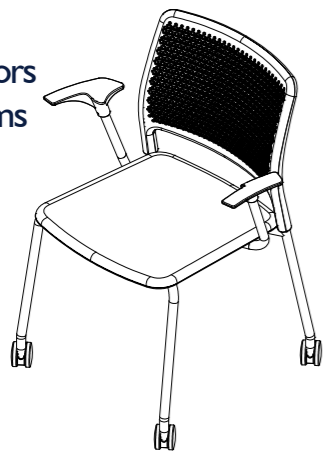

450mm
Seat Width

440mm
Seat Depth

4 Leg
On Castors
With Arms

Weight / with seat pad
6.1kg / 6.8kg