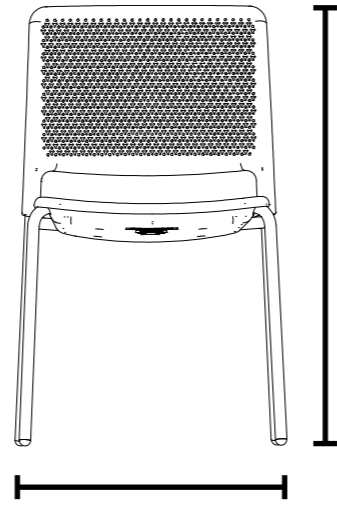

Blue Grey

Nordic Blue

Raw Jasper

Cool Grey

Black

Rainforest

4 Leg

Weight / with seat pad
4.7kg / 5.4kg

490mm
Overall Width

850mm
Overall Height

540mm
Overall Depth

460mm
Seat Height

450mm
Seat Width

440mm
Seat Depth

4 Leg
With Arms

Weight / with seat pad
5.8kg / 6.5kg

670mm
Arm Height

650mm
Overall Width

850mm
Overall Height

540mm
Overall Depth

460mm
Seat Height

450mm
Seat Width

440mm
Seat Depth

4 Leg
With Tablet Arm