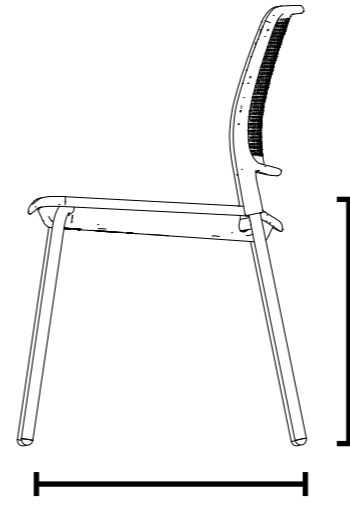

Blue Grey

Nordic Blue

Raw Jasper

Cool Grey

Black

Rainforest

4 Leg

Weight / with seat pad
4.7kg / 5.4kg

490mm
Overall Width

850mm
Overall Height

540mm
Overall Depth

460mm
Seat Height

450mm
Seat Width

440mm
Seat Depth

4 Leg
With Arms

Weight / with seat pad
5.8kg / 6.5kg

670mm
Arm Height

650mm
Overall Width

850mm
Overall Height

540mm
Overall Depth

460mm
Seat Height

450mm
Seat Width

440mm
Seat Depth

4 Leg
With Tablet Arm