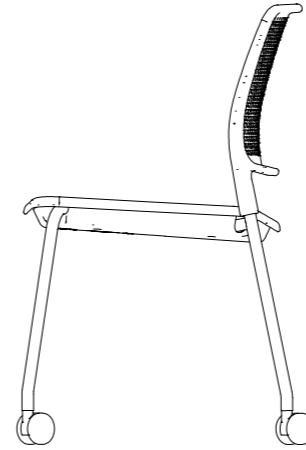

440mm Seat Depth
595mm Oversized Tablet Depth
517mm Standard Tablet Depth

4 Leg
On Castors

Weight / with seat pad
5.5kg / 6.2kg

490mm
Overall Width

850mm
Overall Height

540mm
Overall Depth

460mm
Seat Height

450mm
Seat Width

440mm
Seat Depth

4 Leg
On Castors
With Arms

Weight / with seat pad
6.1kg / 6.8kg

670mm
Arm Height

650mm
Overall Width

850mm
Overall Height

540mm
Overall Depth

460mm
Seat Height

450mm
Seat Width

440mm
Seat Depth

Specification

Sled Base

Weight / with seat pad
5.7kg / 6.4kg

860mm
Overall Height

620mm
Overall Width