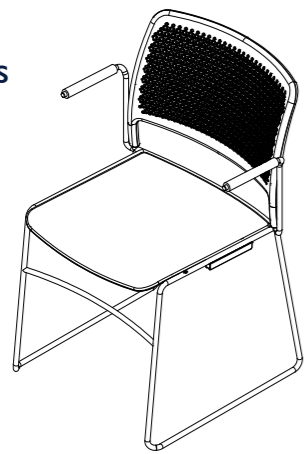

553mm
Overall Depth

440mm
Seat Height

450mm
Seat Width

440mm
Seat Depth

HD Chair
With Arms

Weight / with seat pad
7.2kg / 7.5kg

679mm
Arm Height

552mm
Overall Width