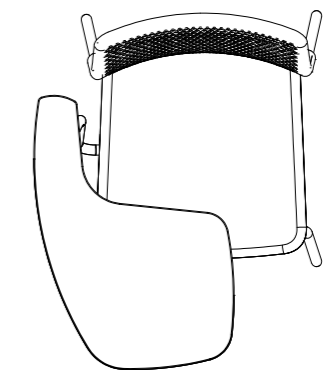

Weight / with seat pad
Standard Tablet: 6.3kg / 7kg
Oversized Tablet: 6.8kg / 7.5kg

850mm
Overall Height

607mm
Overall Width

785mm
Overall Depth

460mm
Seat Height

450mm Seat Width
433mm Oversized Tablet Width
382mm Standard Tablet Width