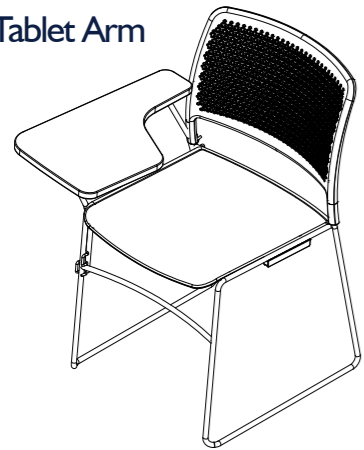

796mm
Overall Height

553mm
Overall Depth

440mm
Seat Height

450mm
Seat Width

440mm
Seat Depth

HD Chair
With Tablet Arm

Weight / with seat pad
8.8kg / 9.1kg

679mm
Tablet Height