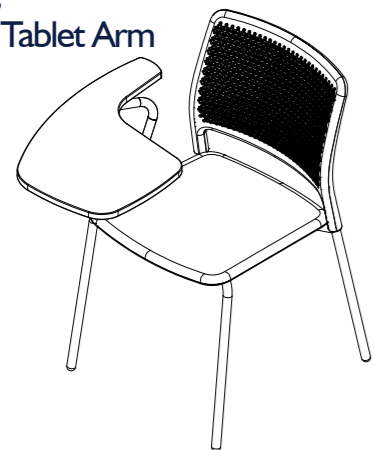

670mm
Arm Height

650mm
Overall Width

850mm
Overall Height

540mm
Overall Depth

460mm
Seat Height

450mm
Seat Width

440mm
Seat Depth

4 Leg
With Tablet Arm