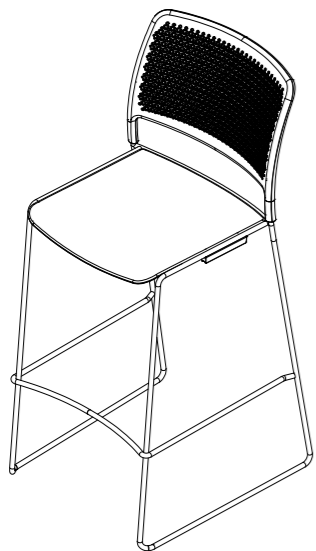

544mm
Overall Width

796mm
Overall Height

715mm
Overall Depth

440mm
Seat Height

450mm Seat Width
305mm Tablet Width

440mm Seat Depth
525mm Tablet Depth

HD Stool
610

Weight / with seat pad
8.2kg / 8.5kg

962mm
Overall Height

506mm
Overall Width

610mm
Seat Height

584mm
Overall Depth

450mm
Seat Width

440mm
Seat Depth

HD Stool
760

Weight / with seat pad
8.8kg / 9.1kg

1112mm
Overall Height

507mm
Overall Width

760mm
Seat Height

584mm
Overall Depth

450mm
Seat Width

440mm
Seat Depth

Additional Information

KI (UK) Ltd Rights & Warranties