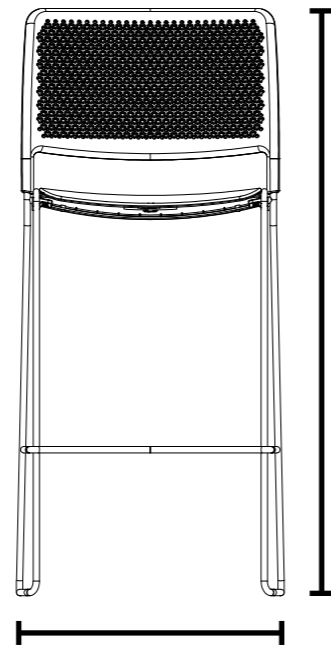

796mm
Overall Height

553mm
Overall Depth

440mm
Seat Height

450mm
Seat Width

440mm
Seat Depth

HD Chair
With Tablet Arm

Weight / with seat pad
8.8kg / 9.1kg

679mm
Tablet Height

544mm
Overall Width

796mm
Overall Height

715mm
Overall Depth

440mm
Seat Height

450mm Seat Width
305mm Tablet Width

440mm Seat Depth
525mm Tablet Depth

HD Stool
610

Weight / with seat pad
8.2kg / 8.5kg

962mm
Overall Height

506mm
Overall Width

610mm
Seat Height

584mm
Overall Depth

450mm
Seat Width

440mm
Seat Depth

HD Stool
760

Weight / with seat pad
8.8kg / 9.1kg

1112mm
Overall Height

507mm
Overall Width

760mm
Seat Height

584mm
Overall Depth

450mm
Seat Width

440mm
Seat Depth

Additional Information

KI (UK) Ltd Rights & Warranties