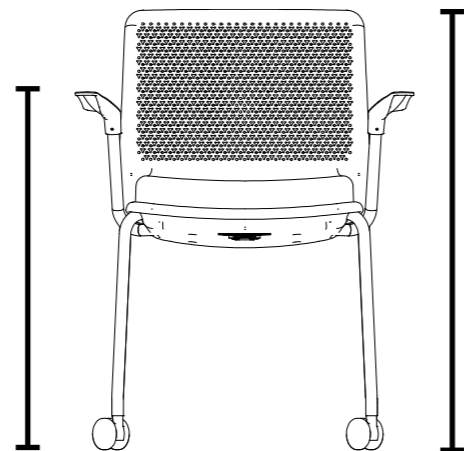

490mm
Overall Width

850mm
Overall Height

540mm
Overall Depth

460mm
Seat Height

450mm
Seat Width

440mm
Seat Depth

4 Leg
With Arms

Weight / with seat pad
5.8kg / 6.5kg

440mm Seat Depth
595mm Oversized Tablet Depth
517mm Standard Tablet Depth

4 Leg
On Castors

Weight / with seat pad
5.5kg / 6.2kg

490mm
Overall Width

850mm
Overall Height

540mm
Overall Depth

460mm
Seat Height

450mm
Seat Width

440mm
Seat Depth

4 Leg
On Castors
With Arms

Weight / with seat pad
6.1kg / 6.8kg

670mm
Arm Height

650mm
Overall Width

850mm
Overall Height

540mm
Overall Depth

460mm
Seat Height

450mm
Seat Width

440mm
Seat Depth

Specification

Sled Base

Weight / with seat pad
5.7kg / 6.4kg

860mm
Overall Height

620mm
Overall Width