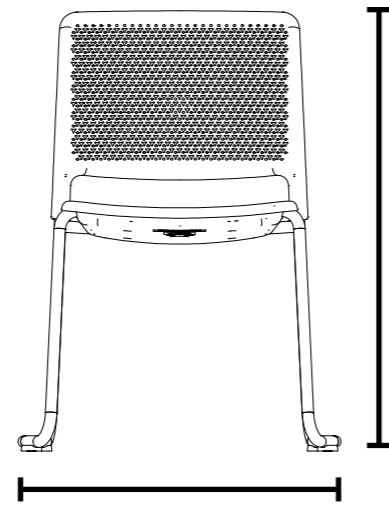

450mm
Seat Width

440mm
Seat Depth

4 Leg
On Castors
With Arms

Weight / with seat pad
6.1kg / 6.8kg

670mm
Arm Height

650mm
Overall Width

850mm
Overall Height

540mm
Overall Depth

460mm
Seat Height

450mm
Seat Width

440mm
Seat Depth

Specification

Sled Base

Weight / with seat pad
5.7kg / 6.4kg

860mm
Overall Height

620mm
Overall Width

470mm
Seat Height

550mm
Overall Depth

470mm
Seat Depth

550mm
Seat Width

Stool

Weight / with seat pad
7.2kg / 7.8kg

1120mm
Overall Height

530mm
Overall Width