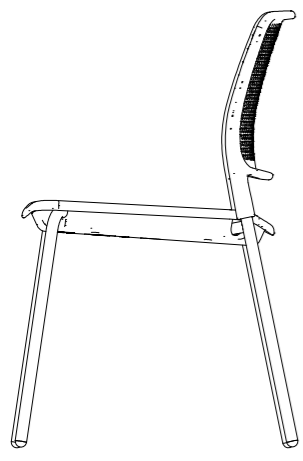

The unique design features a robust, perforated backrest and rolled, waterfall edges to create a seating range that supports agile learning and working across different environments.

Perforated Backrest

The generous perforations of Grafton's distinctive injection-moulded backrest provide better ventilation and flexibility. This unique feature was created to offer the comfort of a mesh backed chair without compromising on durability.

Rolled Edges

The rolled edges of the backrest are mirrored on the seat shell to create a waterfall edge for enhanced comfort.

Grafton Collection

Stacking Chair

HD Chair

Task Chair

Stacking Stool

HD Stool

Task Stool

Stacking Chair

Our 4 Leg and Sled Base chairs can be conveniently stacked up to 8 high (6 if upholstered), 12 on a dolly allowing for easy storage and space optimisation.

Stacking Stool

Maximise space with our stackable, poseur height stools, stacking up to 4 high, and including upholstered options.