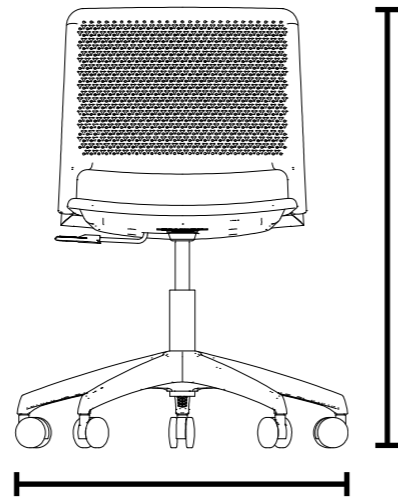

470mm
Seat Height

550mm
Overall Depth

470mm
Seat Depth

550mm
Seat Width

Stool

Weight / with seat pad
7.2kg / 7.8kg

1120mm
Overall Height

530mm
Overall Width

760mm
Seat Height

550mm
Overall Depth

440mm
Seat Depth

450mm
Seat Width

Task Chair

Weight / with seat pad
8.2kg / 8.9kg

800-920mm
Overall Height

650mm
Overall Width

420-540mm
Seat Height

650mm
Overall Depth

450mm
Seat Width

440mm
Seat Depth

Task Chair
With Tablet Arm

Weight / with seat pad
10.3kg / 11kg

800-920mm
Overall Height

650-1180mm
Overall Width

420-540mm
Seat Height

650-1180mm
Overall Depth

450mm Seat Width
500mm Tablet Width

440mm Seat Depth
320mm Tablet Depth

Task Stool

Weight / with seat pad
11.3kg / 12kg

950-1200mm
Overall Height

650mm
Overall Width