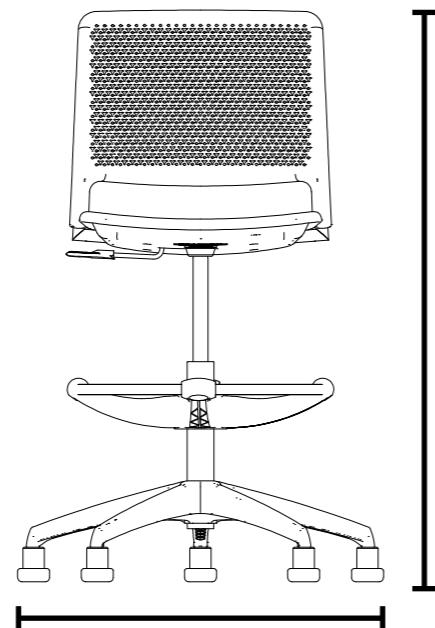

420-540mm
Seat Height

650mm
Overall Depth

450mm
Seat Width

440mm
Seat Depth

Task Chair
With Tablet Arm

Weight / with seat pad
10.3kg / 11kg

800-920mm
Overall Height

650-1180mm
Overall Width

420-540mm
Seat Height

650-1180mm
Overall Depth

450mm Seat Width
500mm Tablet Width

440mm Seat Depth
320mm Tablet Depth

Task Stool

Weight / with seat pad
11.3kg / 12kg

950-1200mm
Overall Height

650mm
Overall Width

560-820mm
Seat Height

650mm
Overall Depth

450mm
Seat Width

440mm
Seat Depth

HD Chair

Weight / with seat pad
6.7kg / 7kg

489mm
Overall Width

796mm
Overall Height

553mm
Overall Depth

440mm
Seat Height

450mm
Seat Width

440mm
Seat Depth

HD Chair
With Arms

Weight / with seat pad
7.2kg / 7.5kg

679mm
Arm Height

552mm
Overall Width