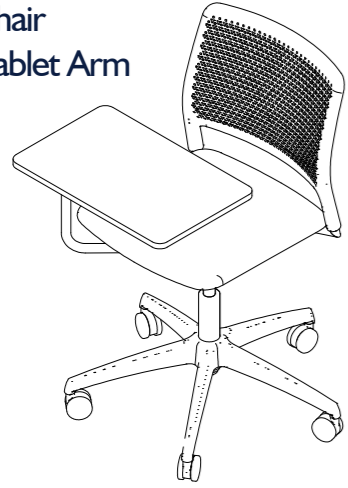

420-540mm
Seat Height

650mm
Overall Depth

450mm
Seat Width

440mm
Seat Depth

Task Chair
With Tablet Arm

Weight / with seat pad
10.3kg / 11kg

800-920mm
Overall Height

650-1180mm
Overall Width

420-540mm
Seat Height

650-1180mm
Overall Depth

450mm Seat Width
500mm Tablet Width

440mm Seat Depth
320mm Tablet Depth

Task Stool

Weight / with seat pad
11.3kg / 12kg

950-1200mm
Overall Height

650mm
Overall Width