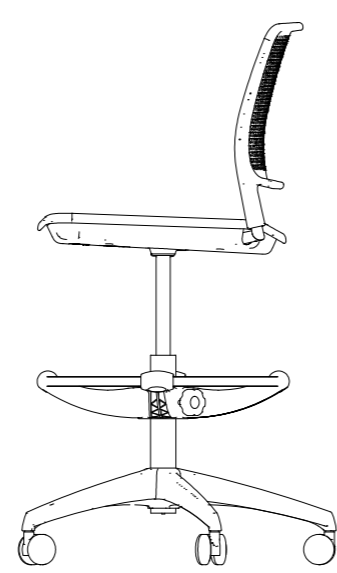

Rolled Edges

The rolled edges of the backrest are mirrored on the seat shell to create a waterfall edge for enhanced comfort.

Grafton Collection

Stacking Chair

HD Chair

Task Chair

Stacking Stool

HD Stool

Task Stool

Stacking Chair

Our 4 Leg and Sled Base chairs can be conveniently stacked up to 8 high (6 if upholstered), 12 on a dolly allowing for easy storage and space optimisation.

Stacking Stool

Maximise space with our stackable, poseur height stools, stacking up to 4 high, and including upholstered options.