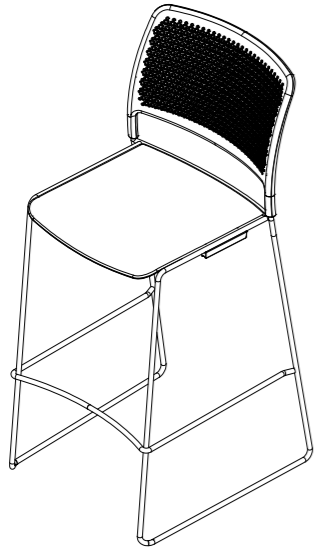

544mm
Overall Width

796mm
Overall Height

715mm
Overall Depth

440mm
Seat Height

450mm Seat Width
305mm Tablet Width

440mm Seat Depth
525mm Tablet Depth

HD Stool
610

Weight / with seat pad
8.2kg / 8.5kg

962mm
Overall Height

506mm
Overall Width

610mm
Seat Height

584mm
Overall Depth

450mm
Seat Width

440mm
Seat Depth

HD Stool
760

Weight / with seat pad
8.8kg / 9.1kg