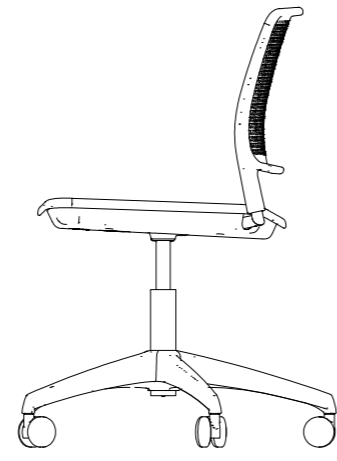

Rolled Edges

The rolled edges of the backrest are mirrored on the seat shell to create a waterfall edge for enhanced comfort.

Grafton Collection

Stacking Chair

HD Chair

Task Chair

Stacking Stool

HD Stool

Task Stool

Stacking Chair

Our 4 Leg and Sled Base chairs can be conveniently stacked up to 8 high (6 if upholstered), 12 on a dolly allowing for easy storage and space optimisation.

Stacking Stool

Maximise space with our stackable, poseur height stools, stacking up to 4 high, and including upholstered options.