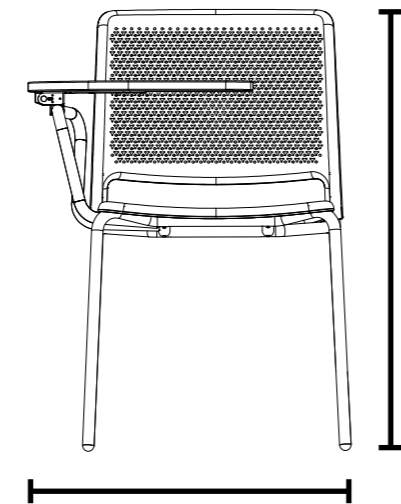

490mm
Overall Width

850mm
Overall Height

540mm
Overall Depth

460mm
Seat Height

450mm
Seat Width

440mm
Seat Depth

4 Leg
With Arms

Weight / with seat pad
5.8kg / 6.5kg

670mm
Arm Height

650mm
Overall Width

850mm
Overall Height

540mm
Overall Depth

460mm
Seat Height

450mm
Seat Width

440mm
Seat Depth

4 Leg
With Tablet Arm

Weight / with seat pad
Standard Tablet: 6.3kg / 7kg
Oversized Tablet: 6.8kg / 7.5kg

850mm
Overall Height

607mm
Overall Width

785mm
Overall Depth

460mm
Seat Height

450mm Seat Width
433mm Oversized Tablet Width
382mm Standard Tablet Width