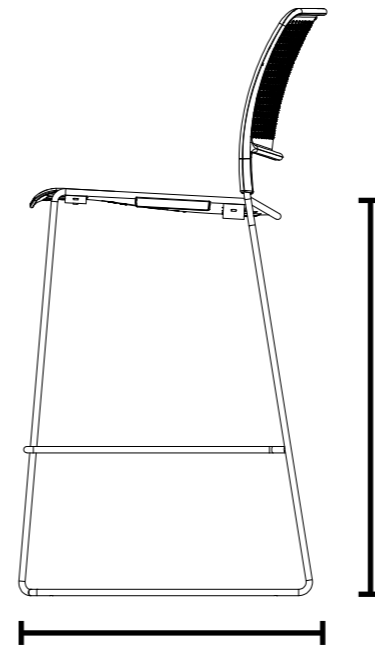

796mm
Overall Height

553mm
Overall Depth

440mm
Seat Height

450mm
Seat Width

440mm
Seat Depth

HD Chair
With Tablet Arm

Weight / with seat pad
8.8kg / 9.1kg

679mm
Tablet Height

544mm
Overall Width

796mm
Overall Height

715mm
Overall Depth

440mm
Seat Height

450mm Seat Width
305mm Tablet Width

440mm Seat Depth
525mm Tablet Depth

HD Stool
610

Weight / with seat pad
8.2kg / 8.5kg

962mm
Overall Height

506mm
Overall Width

610mm
Seat Height

584mm
Overall Depth

450mm
Seat Width

440mm
Seat Depth

HD Stool
760

Weight / with seat pad
8.8kg / 9.1kg

1112mm
Overall Height

507mm
Overall Width

760mm
Seat Height

584mm
Overall Depth

450mm
Seat Width

440mm
Seat Depth

Additional Information

KI (UK) Ltd Rights & Warranties