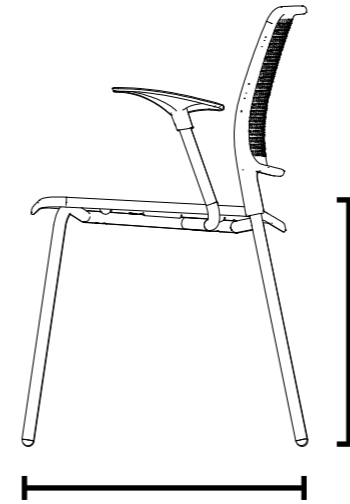

490mm
Overall Width

850mm
Overall Height

540mm
Overall Depth

460mm
Seat Height

450mm
Seat Width

440mm
Seat Depth

4 Leg
With Arms

Weight / with seat pad
5.8kg / 6.5kg

670mm
Arm Height

650mm
Overall Width

850mm
Overall Height

540mm
Overall Depth

460mm
Seat Height

450mm
Seat Width

440mm
Seat Depth

4 Leg
With Tablet Arm