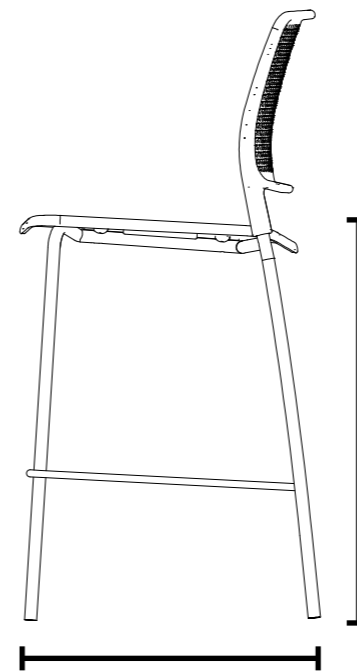

460mm
Seat Height

450mm
Seat Width

440mm
Seat Depth

Specification

Sled Base

Weight / with seat pad
5.7kg / 6.4kg

860mm
Overall Height

620mm
Overall Width

470mm
Seat Height

550mm
Overall Depth

470mm
Seat Depth

550mm
Seat Width

Stool

Weight / with seat pad
7.2kg / 7.8kg

1120mm
Overall Height

530mm
Overall Width

760mm
Seat Height

550mm
Overall Depth

440mm
Seat Depth

450mm
Seat Width

Task Chair

Weight / with seat pad
8.2kg / 8.9kg

800-920mm
Overall Height

650mm
Overall Width

420-540mm
Seat Height

650mm
Overall Depth

450mm
Seat Width

440mm
Seat Depth

Task Chair
With Tablet Arm

Weight / with seat pad
10.3kg / 11kg

800-920mm
Overall Height

650-1180mm
Overall Width