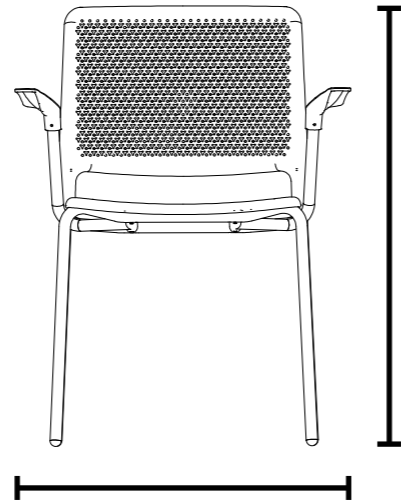

490mm
Overall Width

850mm
Overall Height

540mm
Overall Depth

460mm
Seat Height

450mm
Seat Width

440mm
Seat Depth

4 Leg
With Arms

Weight / with seat pad
5.8kg / 6.5kg

670mm
Arm Height

650mm
Overall Width

850mm
Overall Height

540mm
Overall Depth

460mm
Seat Height

450mm
Seat Width

440mm
Seat Depth

4 Leg
With Tablet Arm