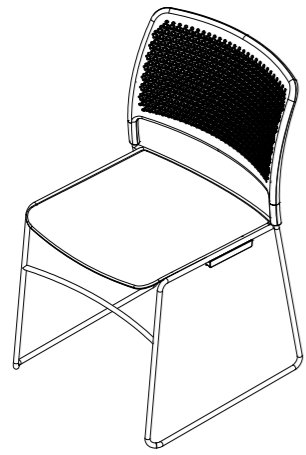

560-820mm
Seat Height

650mm
Overall Depth

450mm
Seat Width

440mm
Seat Depth

HD Chair

Weight / with seat pad
6.7kg / 7kg

489mm
Overall Width

796mm
Overall Height