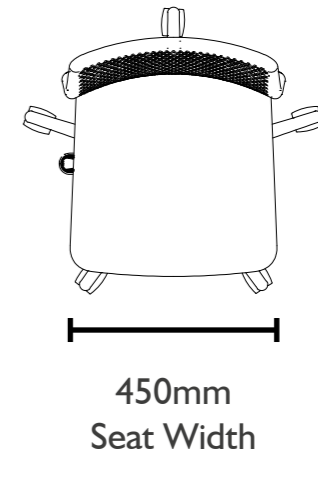

460mm
Seat Height

450mm
Seat Width

440mm
Seat Depth

Specification

Sled Base

Weight / with seat pad
5.7kg / 6.4kg

860mm
Overall Height

620mm
Overall Width

470mm
Seat Height

550mm
Overall Depth

470mm
Seat Depth

550mm
Seat Width

Stool

Weight / with seat pad
7.2kg / 7.8kg

1120mm
Overall Height

530mm
Overall Width

760mm
Seat Height

550mm
Overall Depth

440mm
Seat Depth

450mm
Seat Width

Task Chair

Weight / with seat pad
8.2kg / 8.9kg

800-920mm
Overall Height

650mm
Overall Width

420-540mm
Seat Height

650mm
Overall Depth

450mm
Seat Width

440mm
Seat Depth

Task Chair
With Tablet Arm

Weight / with seat pad
10.3kg / 11kg

800-920mm
Overall Height

650-1180mm
Overall Width