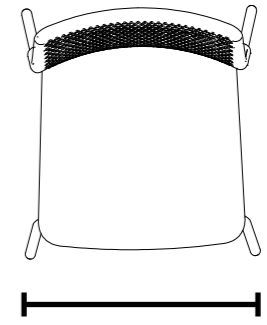

Blue Grey

Nordic Blue

Raw Jasper

Cool Grey

Black

Rainforest

4 Leg

Weight / with seat pad
4.7kg / 5.4kg

490mm
Overall Width

850mm
Overall Height

540mm
Overall Depth

460mm
Seat Height

450mm
Seat Width

440mm
Seat Depth

4 Leg
With Arms

Weight / with seat pad
5.8kg / 6.5kg