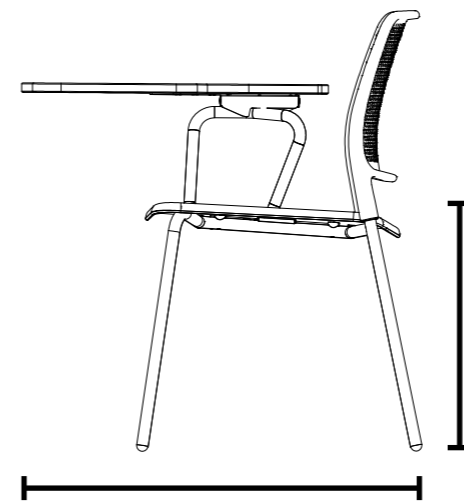

490mm
Overall Width

850mm
Overall Height

540mm
Overall Depth

460mm
Seat Height

450mm
Seat Width

440mm
Seat Depth

4 Leg
With Arms

Weight / with seat pad
5.8kg / 6.5kg

670mm
Arm Height

650mm
Overall Width

850mm
Overall Height

540mm
Overall Depth

460mm
Seat Height

450mm
Seat Width

440mm
Seat Depth

4 Leg
With Tablet Arm

Weight / with seat pad
Standard Tablet: 6.3kg / 7kg
Oversized Tablet: 6.8kg / 7.5kg

850mm
Overall Height

607mm
Overall Width

785mm
Overall Depth

460mm
Seat Height

450mm Seat Width
433mm Oversized Tablet Width
382mm Standard Tablet Width