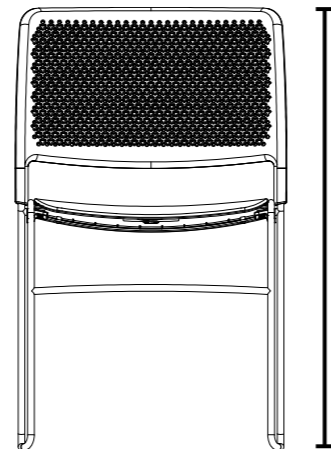

420-540mm
Seat Height

650-1180mm
Overall Depth

450mm Seat Width
500mm Tablet Width

440mm Seat Depth
320mm Tablet Depth

Task Stool

Weight / with seat pad
11.3kg / 12kg

950-1200mm
Overall Height

650mm
Overall Width

560-820mm
Seat Height

650mm
Overall Depth

450mm
Seat Width

440mm
Seat Depth

HD Chair

Weight / with seat pad
6.7kg / 7kg

489mm
Overall Width

796mm
Overall Height

553mm
Overall Depth

440mm
Seat Height

450mm
Seat Width

440mm
Seat Depth

HD Chair
With Arms

Weight / with seat pad
7.2kg / 7.5kg

679mm
Arm Height

552mm
Overall Width

796mm
Overall Height

553mm
Overall Depth

440mm
Seat Height

450mm
Seat Width

440mm
Seat Depth

HD Chair
With Tablet Arm

Weight / with seat pad
8.8kg / 9.1kg

679mm
Tablet Height