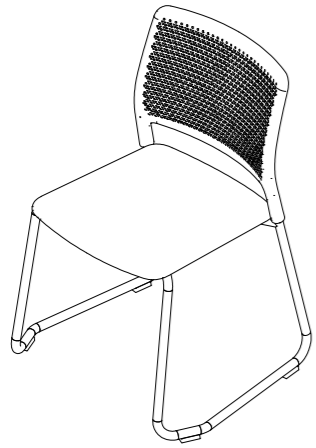

460mm
Seat Height

450mm
Seat Width

440mm
Seat Depth

Specification

Sled Base

Weight / with seat pad
5.7kg / 6.4kg

860mm
Overall Height

620mm
Overall Width

470mm
Seat Height

550mm
Overall Depth

470mm
Seat Depth

550mm
Seat Width

Stool

Weight / with seat pad
7.2kg / 7.8kg

1120mm
Overall Height

530mm
Overall Width