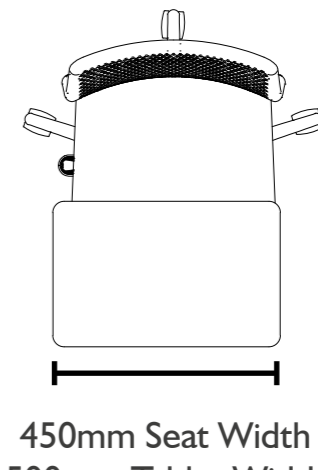

470mm
Seat Height

550mm
Overall Depth

470mm
Seat Depth

550mm
Seat Width

Stool

Weight / with seat pad
7.2kg / 7.8kg

1120mm
Overall Height

530mm
Overall Width

420-540mm
Seat Height

650mm
Overall Depth

450mm
Seat Width

440mm
Seat Depth

Task Chair
With Tablet Arm

Weight / with seat pad
10.3kg / 11kg

800-920mm
Overall Height

650-1180mm
Overall Width

420-540mm
Seat Height

650-1180mm
Overall Depth

450mm Seat Width
500mm Tablet Width

440mm Seat Depth
320mm Tablet Depth

Task Stool

Weight / with seat pad
11.3kg / 12kg

950-1200mm
Overall Height

650mm
Overall Width

560-820mm
Seat Height

650mm
Overall Depth

450mm
Seat Width

440mm
Seat Depth

HD Chair

Weight / with seat pad
6.7kg / 7kg

489mm
Overall Width

796mm
Overall Height