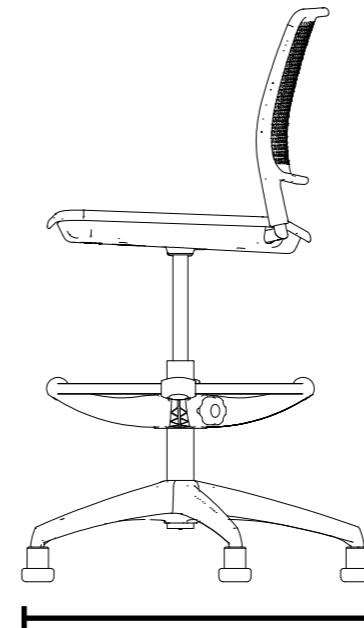

420-540mm
Seat Height

650mm
Overall Depth

450mm
Seat Width

440mm
Seat Depth

Task Chair
With Tablet Arm

Weight / with seat pad
10.3kg / 11kg

800-920mm
Overall Height

650-1180mm
Overall Width

420-540mm
Seat Height

650-1180mm
Overall Depth

450mm Seat Width
500mm Tablet Width

440mm Seat Depth
320mm Tablet Depth

Task Stool

Weight / with seat pad
11.3kg / 12kg

950-1200mm
Overall Height

650mm
Overall Width

560-820mm
Seat Height

650mm
Overall Depth

450mm
Seat Width

440mm
Seat Depth

HD Chair

Weight / with seat pad
6.7kg / 7kg

489mm
Overall Width

796mm
Overall Height

553mm
Overall Depth

440mm
Seat Height

450mm
Seat Width

440mm
Seat Depth

HD Chair
With Arms

Weight / with seat pad
7.2kg / 7.5kg

679mm
Arm Height

552mm
Overall Width