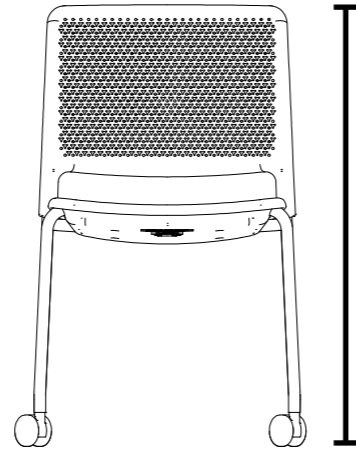

490mm
Overall Width

850mm
Overall Height

540mm
Overall Depth

460mm
Seat Height

450mm
Seat Width

440mm
Seat Depth

4 Leg
With Arms

Weight / with seat pad
5.8kg / 6.5kg

Weight / with seat pad
Standard Tablet: 6.3kg / 7kg
Oversized Tablet: 6.8kg / 7.5kg

850mm
Overall Height

607mm
Overall Width

785mm
Overall Depth

460mm
Seat Height

450mm Seat Width
433mm Oversized Tablet Width
382mm Standard Tablet Width

440mm Seat Depth
595mm Oversized Tablet Depth
517mm Standard Tablet Depth

4 Leg
On Castors

Weight / with seat pad
5.5kg / 6.2kg

490mm
Overall Width

850mm
Overall Height

540mm
Overall Depth

460mm
Seat Height