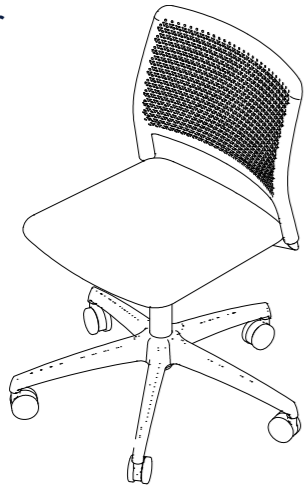

470mm
Seat Height

550mm
Overall Depth

470mm
Seat Depth

550mm
Seat Width

Stool

Weight / with seat pad
7.2kg / 7.8kg

1120mm
Overall Height

530mm
Overall Width

760mm
Seat Height

550mm
Overall Depth

440mm
Seat Depth

450mm
Seat Width

Task Chair

Weight / with seat pad
8.2kg / 8.9kg

800-920mm
Overall Height

650mm
Overall Width

420-540mm
Seat Height

650mm
Overall Depth

450mm
Seat Width

440mm
Seat Depth

Task Chair
With Tablet Arm

Weight / with seat pad
10.3kg / 11kg

800-920mm
Overall Height

650-1180mm
Overall Width