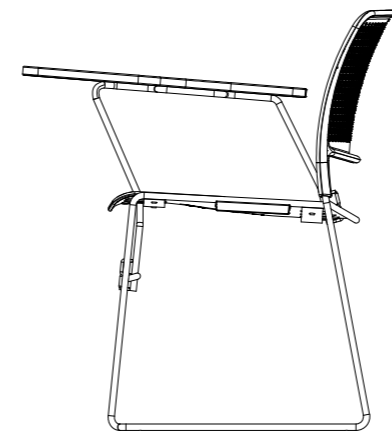

796mm
Overall Height

553mm
Overall Depth

440mm
Seat Height

450mm
Seat Width

440mm
Seat Depth

HD Chair
With Tablet Arm

Weight / with seat pad
8.8kg / 9.1kg

679mm
Tablet Height

544mm
Overall Width

796mm
Overall Height

715mm
Overall Depth

440mm
Seat Height

450mm Seat Width
305mm Tablet Width

440mm Seat Depth
525mm Tablet Depth

HD Stool
610

Weight / with seat pad
8.2kg / 8.5kg