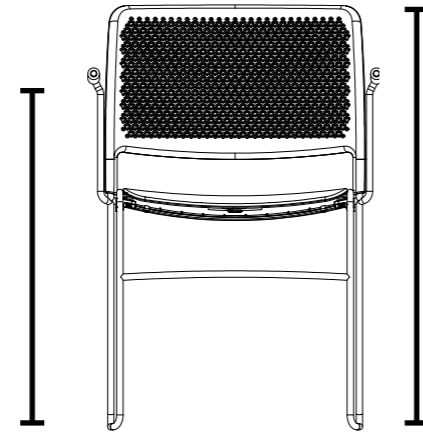

560-820mm
Seat Height

650mm
Overall Depth

450mm
Seat Width

440mm
Seat Depth

HD Chair

Weight / with seat pad
6.7kg / 7kg

489mm
Overall Width

796mm
Overall Height

553mm
Overall Depth

440mm
Seat Height

450mm
Seat Width

440mm
Seat Depth

HD Chair
With Arms

Weight / with seat pad
7.2kg / 7.5kg

679mm
Arm Height

552mm
Overall Width

796mm
Overall Height

553mm
Overall Depth

440mm
Seat Height

450mm
Seat Width

440mm
Seat Depth

HD Chair
With Tablet Arm

Weight / with seat pad
8.8kg / 9.1kg

679mm
Tablet Height

544mm
Overall Width

796mm
Overall Height

715mm
Overall Depth

440mm
Seat Height

450mm Seat Width
305mm Tablet Width

440mm Seat Depth
525mm Tablet Depth

HD Stool
610

Weight / with seat pad
8.2kg / 8.5kg