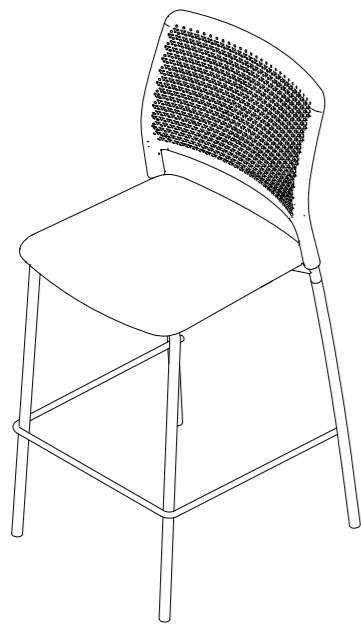

460mm
Seat Height

450mm
Seat Width

440mm
Seat Depth

Specification

Sled Base

Weight / with seat pad
5.7kg / 6.4kg

860mm
Overall Height

620mm
Overall Width

470mm
Seat Height

550mm
Overall Depth

470mm
Seat Depth

550mm
Seat Width

Stool

Weight / with seat pad
7.2kg / 7.8kg

1120mm
Overall Height

530mm
Overall Width