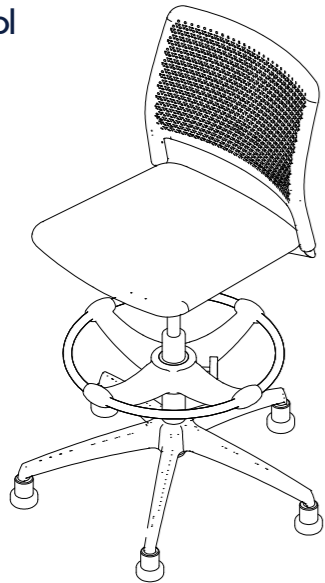

420-540mm
Seat Height

650-1180mm
Overall Depth

450mm Seat Width
500mm Tablet Width

440mm Seat Depth
320mm Tablet Depth

Task Stool

Weight / with seat pad
11.3kg / 12kg

950-1200mm
Overall Height

650mm
Overall Width