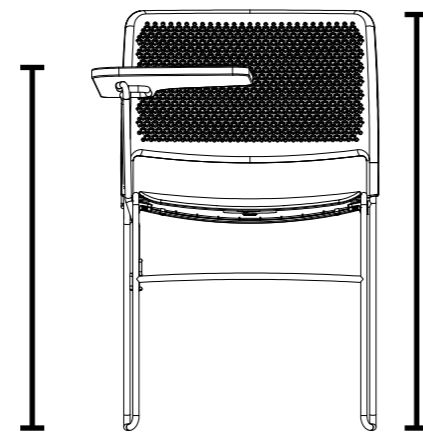

796mm
Overall Height

553mm
Overall Depth

440mm
Seat Height

450mm
Seat Width

440mm
Seat Depth

HD Chair
With Tablet Arm

Weight / with seat pad
8.8kg / 9.1kg

679mm
Tablet Height

544mm
Overall Width

796mm
Overall Height

715mm
Overall Depth

440mm
Seat Height

450mm Seat Width
305mm Tablet Width

440mm Seat Depth
525mm Tablet Depth

HD Stool
610

Weight / with seat pad
8.2kg / 8.5kg