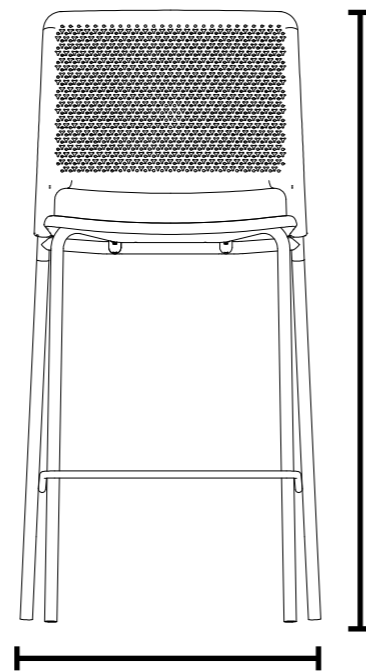

460mm
Seat Height

450mm
Seat Width

440mm
Seat Depth

Specification

Sled Base

Weight / with seat pad
5.7kg / 6.4kg

860mm
Overall Height

620mm
Overall Width

470mm
Seat Height

550mm
Overall Depth

470mm
Seat Depth

550mm
Seat Width

Stool

Weight / with seat pad
7.2kg / 7.8kg

1120mm
Overall Height

530mm
Overall Width

760mm
Seat Height

550mm
Overall Depth

440mm
Seat Depth

450mm
Seat Width

Task Chair

Weight / with seat pad
8.2kg / 8.9kg

800-920mm
Overall Height

650mm
Overall Width